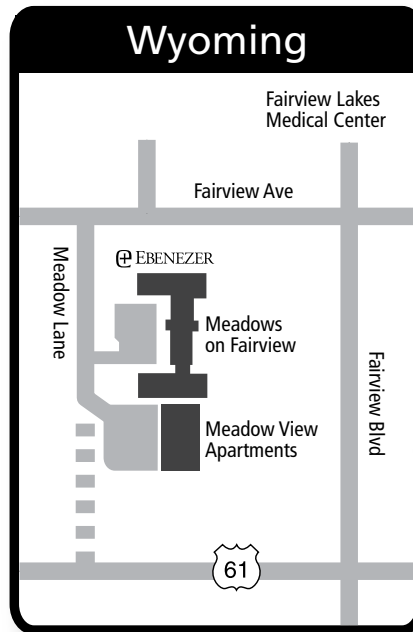

Directions to Ebenezer Meadows Campus

Meadows on Fairview
25565 Fairview Ave.
Wyoming, MN 55092

Meadow View Apartments
5430 Meadow Lane
Wyoming, MN 55092

Phone: 651-982-6228
fairviewebenezer.org/housing

From Interstate 35
Take Wyoming exit 135 (County Road 22). Go east on CR 22 (East Viking Boulevard.) to U.S. Highway 61. Turn right on Hwy. 61 and continue to stoplight at Fairview Boulevard. Turn right on Fairview Boulevard to four-way stop, turn left onto Fairview Avenue. Turn left on Meadow Lane. Parking lot on the left is for Meadows on Fairview. Continue straight ahead on Meadow Lane to Meadow View Apartments parking.