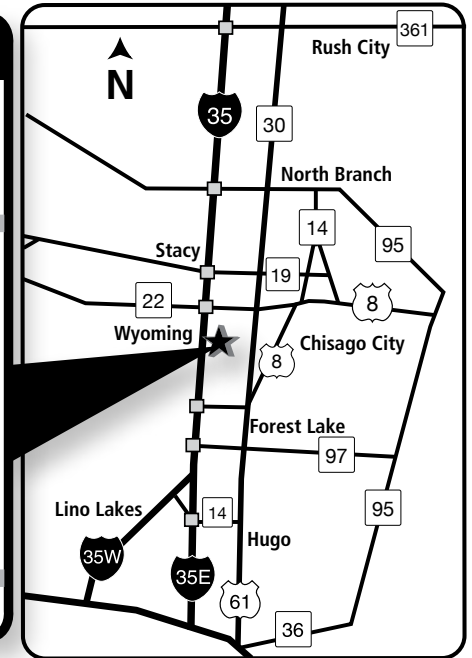

Directions to Ebenezer Meadows Campus

Meadows on Fairview
25565 Fairview Ave.
Wyoming, MN 55092

Meadow View Apartments
5430 Meadow Lane
Wyoming, MN 55092

Phone: 651-982-6228
fairviewebenezer.org/housing

From Interstate 35
Take Wyoming exit 135 (County Road 22). Go east on CR 22 (East Viking Boulevard.) to U.S. Highway 61. Turn right on Hwy. 61 and continue to stoplight at Fairview Boulevard. Turn right on Fairview Boulevard to four-way stop, turn left onto Fairview Avenue. Turn left on Meadow Lane. Parking lot on the left is for Meadows on Fairview. Continue straight ahead on Meadow Lane to Meadow View Apartments parking.